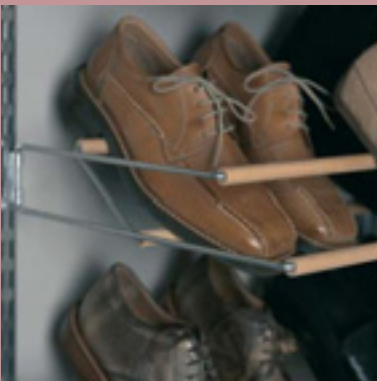

FLEXIBILITY

FLEXIBLE USE

elfa® décor can naturally be used to great advantage in your wardrobe.

But why not make the rest of your home's storage space attractive and practical too? What about your kitchen? Or the hall?

FLEXIBLE SET-UP

Trousers need to be hung up, other clothes are best folded. Even ties need a place of their own.

Choose articles from elfa® décor to suit your storage needs.

FLEXIBLE COMBINATION

elfa® décor can be further enhanced with elfa® sliding doors – in wood, mirror or glass.

Combined to suit your personal taste.