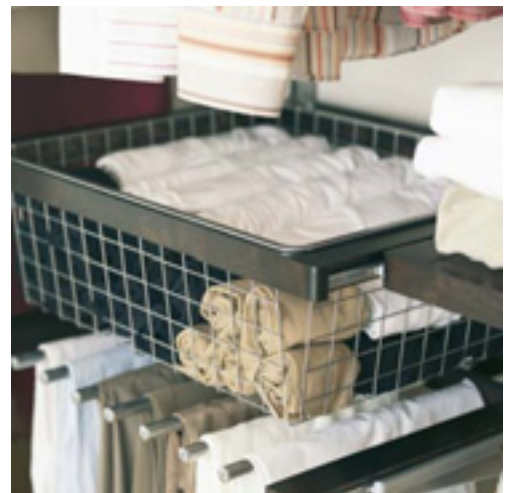

7-8 FLEXIBILITY