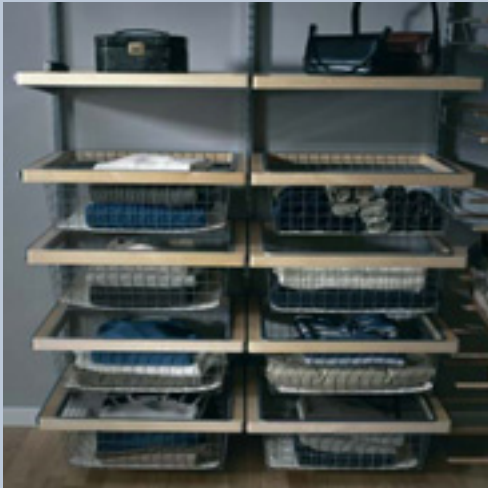

FUNCTION

DRESSER SHELF

Fixed or gliding – the choice is yours. We have both designs.

You may rest assured that when you store your smartest sweaters and accessories on this smooth shelf in your wardrobe, they will retain their good looks.

DRAWERS

Drawers that come in three different depths keep clothes and small items neatly in place.

An attractive and practical canvas insert provides additional protection for clothes and prevents small items from falling through the drawer.