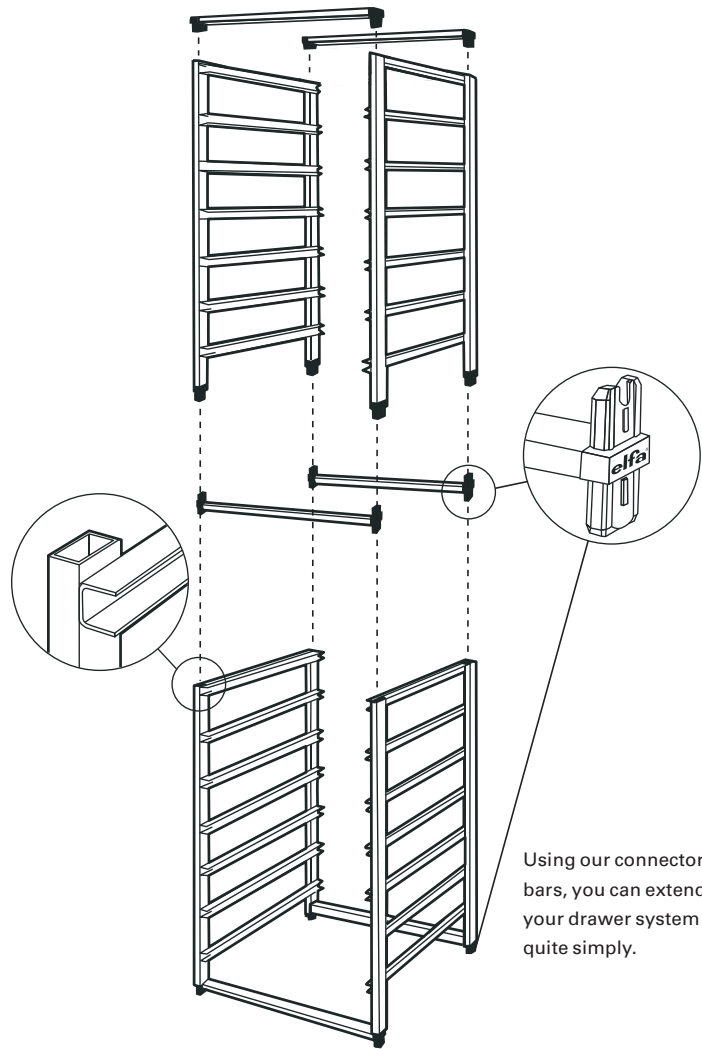

practical storage solutions. As your children grow, you can improve their storage space using some of our many accessories, such as shoe racks, tie/belt racks, special

grows with your needs.

elfa® drawer
Wire pull-out drawer.

Closet rod holder
Mounted in the brackets to keep the closet rod in place.

Closet rod
Available in different lengths and mounted using rod holders.

Side panel
The sides of the drawer system are available in different heights and depths.

Connector bar
A connector bar is used to hold the drawer system together as a tower. Also used when extending.

Shoe rack
Mounted in the hang standard.

Bottle/shoe shelf
Wire, pull-out storage.

hooks, accessory baskets, casters and much more. As time goes on, you'll discover you have created your own complete storage solution, which is personal and practi-

cal and has space for everything you want. And you can always extend, change and adjust your storage system to accommodate new needs.

A drawer system you can add to.

Using our connector bars, you can extend your drawer system quite simply.