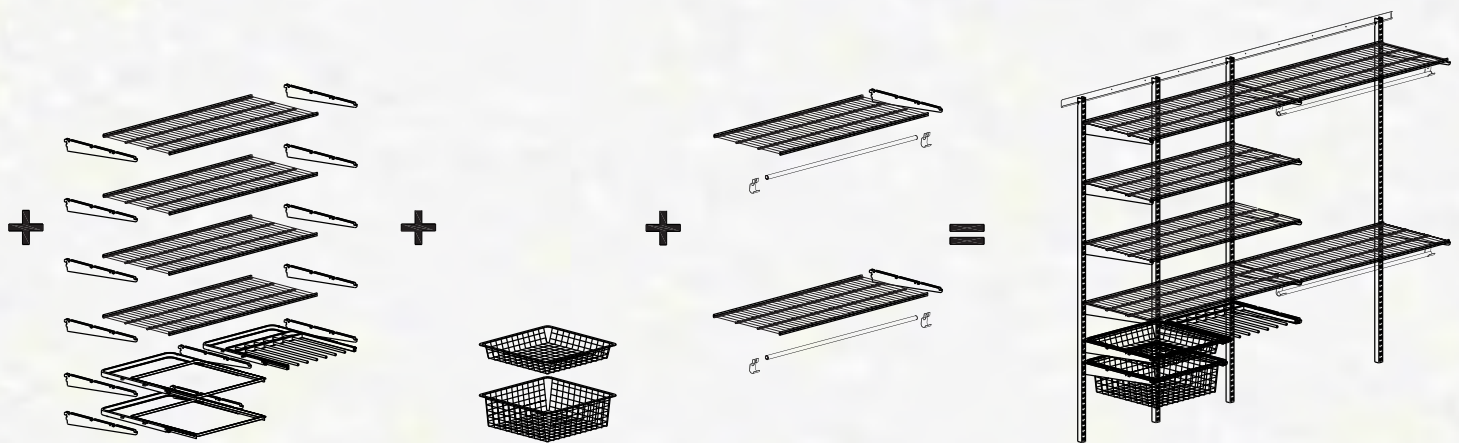

Wouldn't it be great to have all your clothes stored together in one place where you could see what you have at a glance? elfa®'s flexible and expandable storage system makes it easy to create the perfect wardrobe. Combine shelves, drawers and closet rods to make a practical unit where everything you want has its own proper place.

store

A PLACE FOR EVERYTHING.CO.UK

Platinum system products.

Everything starts with the easy-to-install top track.

... automatically creates straight angles.

The hang standard ...

elfa®'s unique track. User-friendliness is a key word for Elfa's storage solutions. All you need to screw into the wall is the track. Hang standards are then fitted into the track and brackets with shelves are hooked into the standards. Slide-out drawers and trouser hangers can be mounted into the brackets that are hooked into the hang standards. Also available are elfa® drawers. All that's left is to snap in a rod holder in the brackets and fit the closet rod. The result is a highly durable and stable system that is also easy to adjust and extend. Once you install your track and make sure it's perfectly level, everything else will automatically be straight. No fuss, no damage to the walls, and no time lost unnecessarily.

A storage solution that

Track

This is the only thing you need to screw into the wall.

Hang standard

Hangs in the track.

Bracket for elfa® ventilated shelf

Mounted in the hang standard.

elfa® ventilated shelf

Snaps into the brackets.

Pull-out drawer

Pull-out function for mesh or elfa® drawers.

Mesh drawer

Metal mesh pull-out drawer.

Trouser hanger

Pull-out hanger that is mounted on the brackets.

Shelf basket